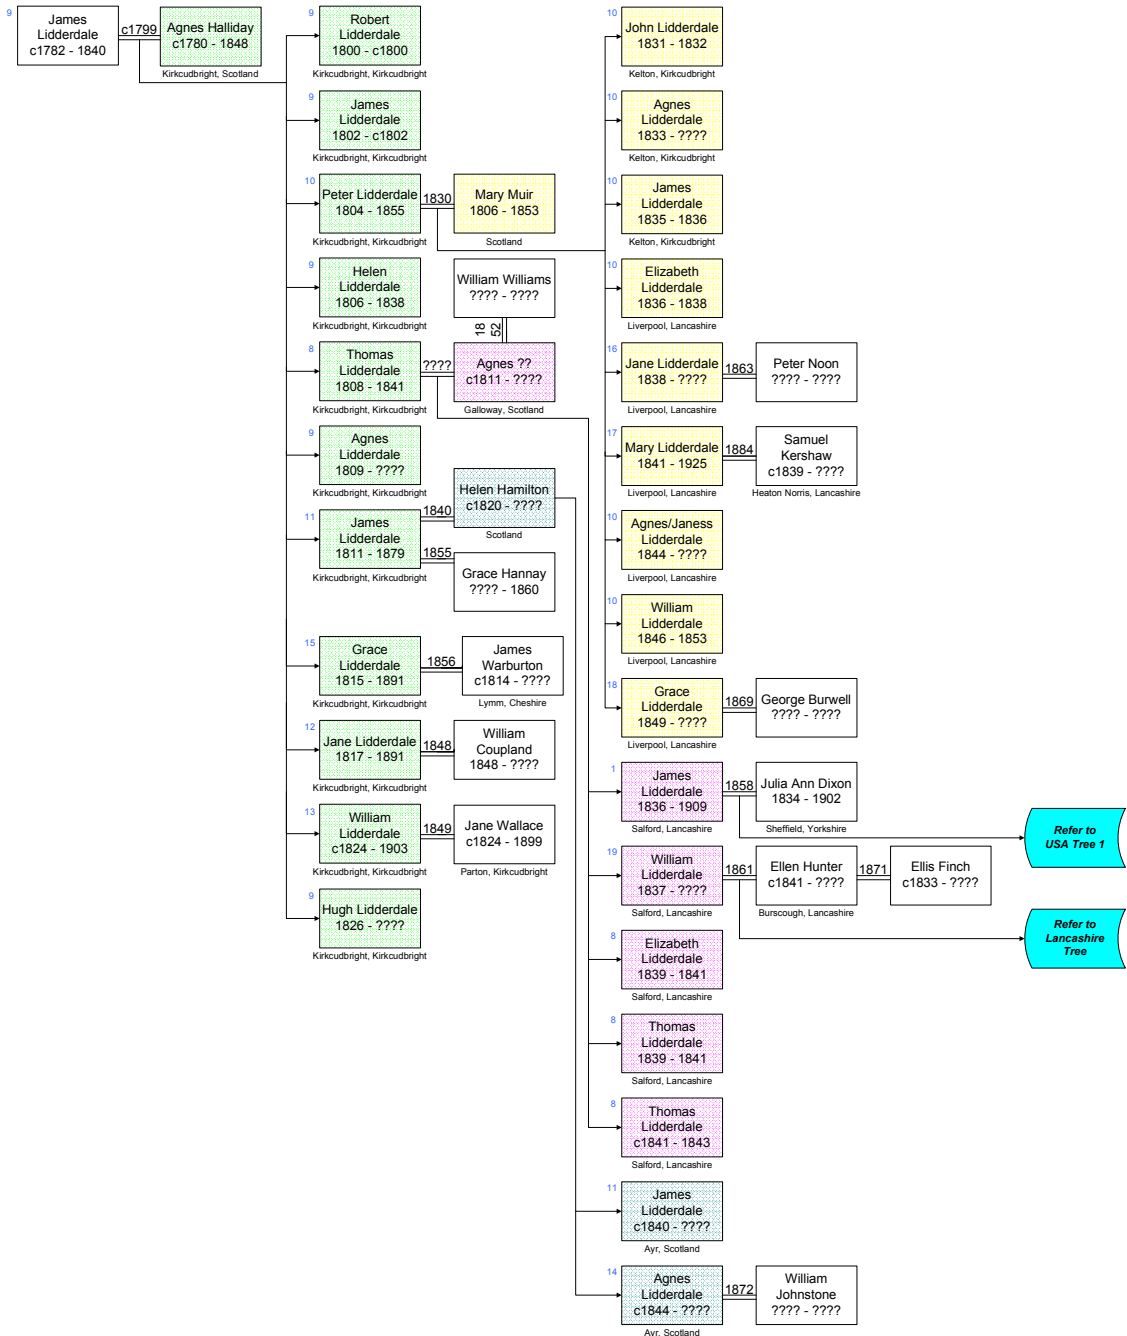

Kirkcudbright, Scotland Lidderdale Tree

David is possibly the son of David (of Torrs) Lidderdale and Eleanora Dunbar, bom 1715 at Melrose, Roxburgh (gen069.html)

Lancashire, England Lidderdale Tree