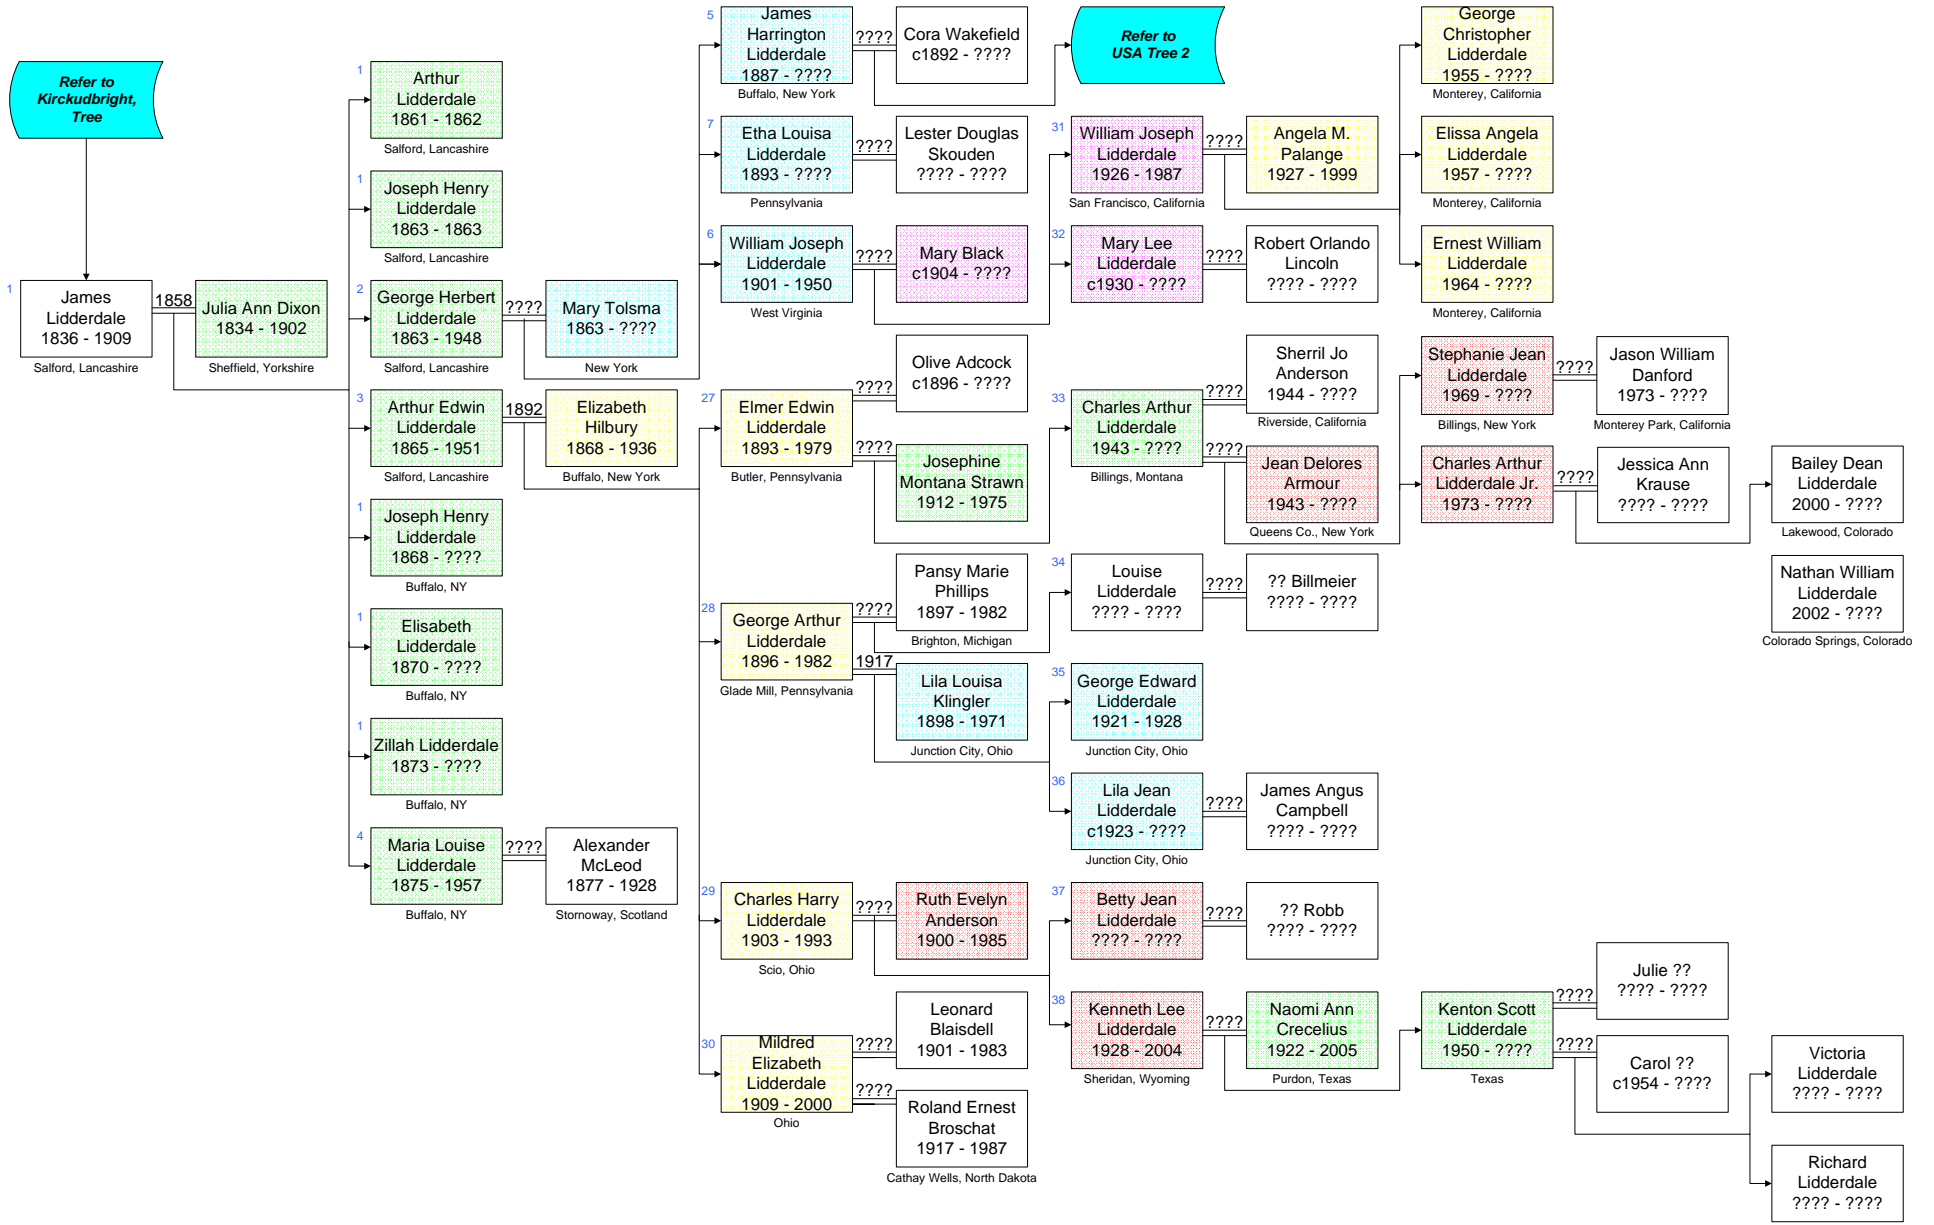

Kirkcudbright, Scotland Lidderdale Tree

David is possibly the son of David (of Torrs) Lidderdale and Eleanora Dunbar, bom 1715 at Melrose, Roxburgh (gen069.html)

United States Lidderdale Tree 1

United States Lidderdale Tree 2