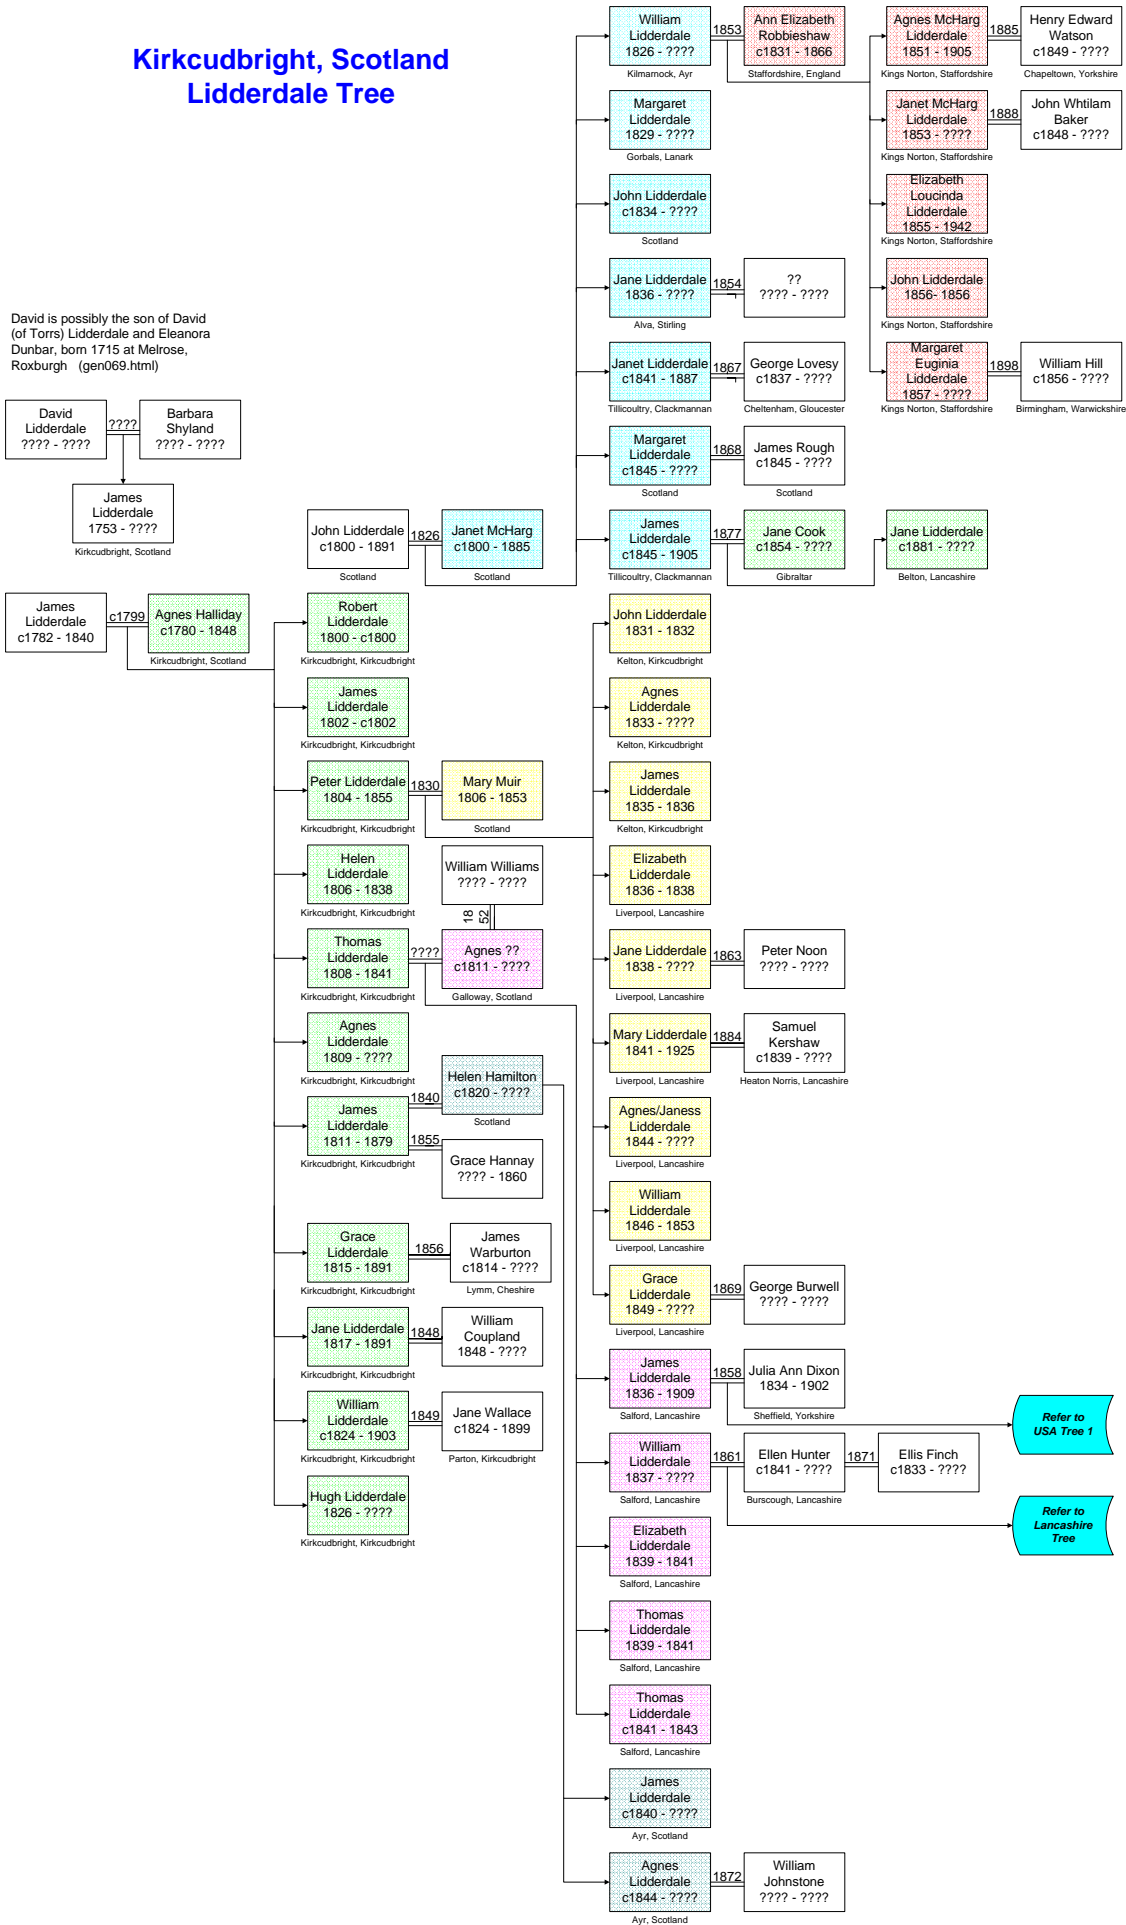

Kirkcudbright, Scotland Lidderdale Tree